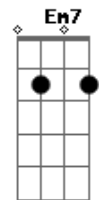

© ukulele-chords.com