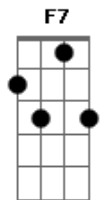

© ukulele-chords.com