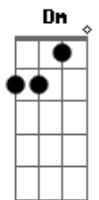

© ukulele-chords.com