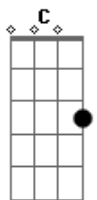

© ukulele-chords.com