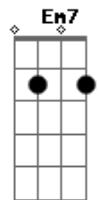

© ukulele-chords.com