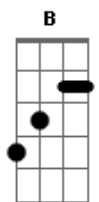

© ukulele-chords.com