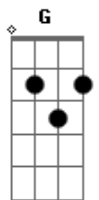

The Beach Boys - Long Promised Road

Tom: C

Cmaj9 C7
So hard to answer future's riddle
Fmaj9 F Fmaj9 F
When ahead is seeming so far behind
Cmaj9 C7
So hard to laugh a child-like giggle
Fmaj9 F Fmaj9 F
When the tears start to torture my mind
G Am7
So hard to shed the life of before
F
To let my soul automatically soar

Chorus:

yeah C F C
But I hit hard at the battle that's confronting me,
F
Knock down all the roadblocks stumbling me
C Dm C7 F F7
Throw off all the shackles that are binding me down
Cmaj9 C7
Sew up the wounds of evolution
Fmaj9 F Fmaj9 F
And the now starts to get in my way
Cmaj9 C7
So what if life's a revelation
Fmaj9 F Fmaj9 F
If the mind speaks of only today
G Am7
So real, the pain growing in my soul
F
Of climbing up to reality's goal

Bridge:

F
Long promised road
Dm [D-F-A-B]
Trail starts at dawn
Em7 Am7 Em7 Am7 [Am7: C-E-G-A
Carries on to the season's ending Em7:
D-E-G-B]
F
Long promised road
Dm
Flows to the source
Em7 Am7 Em7 Am7
Gentle force, never ending never ending
Cmaj9 C7
So hard to lift the jeweled sceptre
Fmaj9 F Fmaj9 F
When the weight turns a smile to a frown
Cmaj9 C7
So hard to drink of passion nectar
Fmaj9 F Fmaj9 F
When the taste of life's holding me down
G Am7
So hard to plant the seed of reform
F
To set my sights on defeating the storm

Chorus

Instrumental Break: Dm7 Em7 C F Dm7 Em7 C

F

Chorus (2X)

Coda (Repeat To Fade):

C
I'd love to see you
F
I'd love to see you

Acordes

© ukulele-chords.com