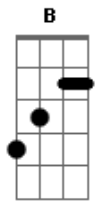

© ukulele-chords.com