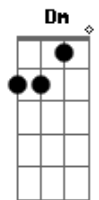

© ukulele-chords.com