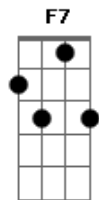

© ukulele-chords.com