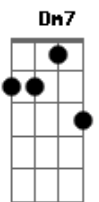

© ukulele-chords.com