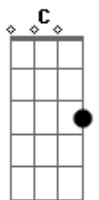

© ukulele-chords.com