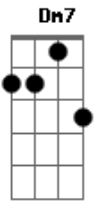

© ukulele-chords.com