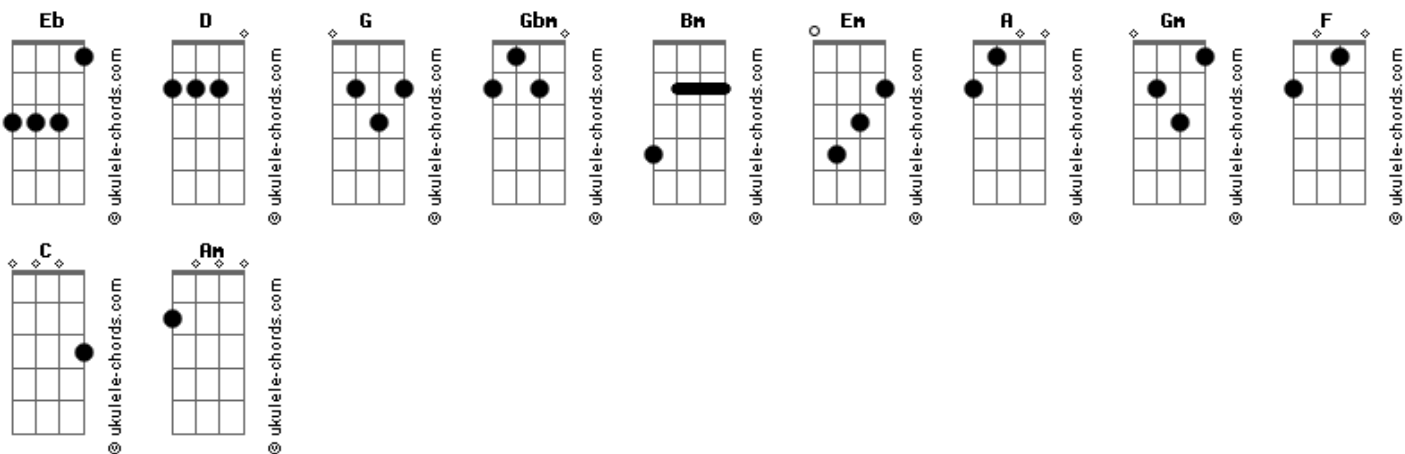

The Beach Boys - Kiss Me, Baby

tom:
 Eb (forma dos acordes no tom de D)
 Capotraste na 1ª casa
 Intro: D G Gbm Bm Em

D G D
 Please don't let me argue anymore
 D G D
 I won't make you worry like before
 G A D Bm
 Can't remember what we fought about
 Gm F Em D
 Late late last night we said it was over
 G A D Bm
 But I remember when we thought it out
 C Am G
 We both had a broken heart

D
 (Woah baby) kiss me baby
 G
 (Woah baby) love to hold you
 D Bm
 (Woah baby) kiss me baby
 Em A
 (Woah baby) love to hold you

D G A D
 As I drove away I felt a tear
 D G A D
 It hit me I was losing someone dear
 G A D Bm
 Told my folks I would be alright

Acordes

Gm F Em D
 Tossed and I turned, my head was so heavy
 G A D Bm
 Then I wondered as it got light
 C Am A
 Were you still awake like me?

D
 (Woah baby) kiss me baby
 G
 (Woah baby) love to hold you
 D Bm
 (Woah baby) kiss me baby
 Em A
 (Woah baby) love to hold you

D
 Tight

D
 (Woah baby) kiss me baby
 G
 (Woah baby) love to hold you
 D Bm
 (Woah baby) kiss me baby
 Em A
 (Woah baby) love to hold you
 D
 (Woah baby) kiss me baby
 G
 (Woah baby) love to hold you