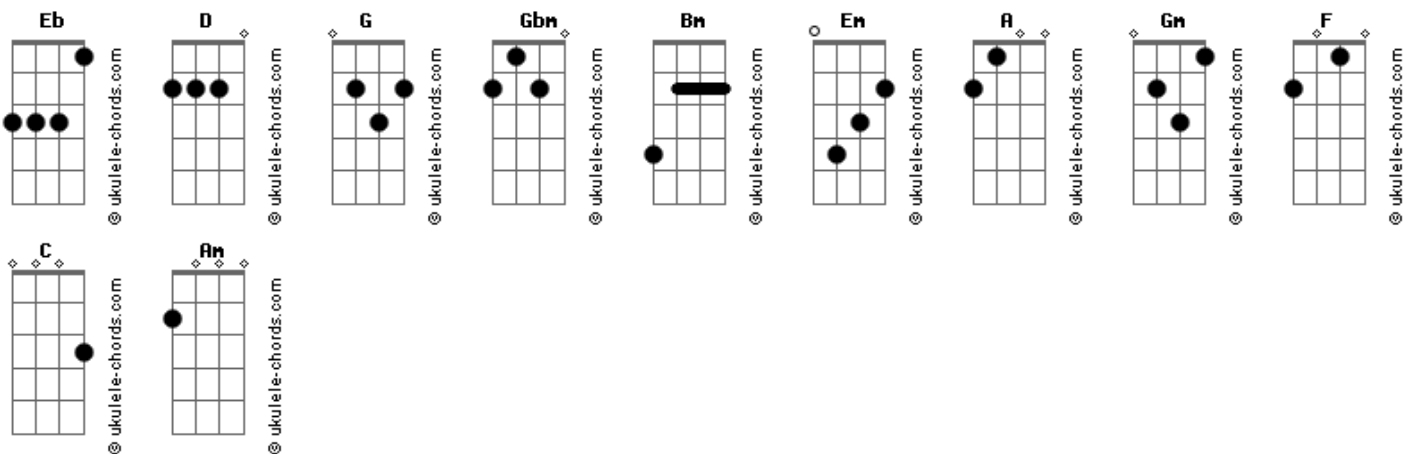

The Beach Boys - Kiss Me, Baby

tom:

Eb (forma dos acordes no tom de D)

Capostrate na 1ª casa

Intro: D G Gbm Bm Em

D G D
Please don't let me argue anymore
D G D
I won't make you worry like before
G A D Bm
Can't remember what we fought about
Gm F Em D
Late late last night we said it was over
G A D Bm
But I remember when we thought it out
C Am G
We both had a broken heart

D
(Woah baby) kiss me baby
G
(Woah baby) love to hold you
D Bm
(Woah baby) kiss me baby
Em A
(Woah baby) love to hold you

D G A D
As I drove away I felt a tear
D G A D
It hit me I was losing someone dear
G A D Bm
Told my folks I would be alright

Acordes

Gm F Em D
Tossed and I turned, my head was so heavy
G A D Bm
Then I wondered as it got light
C Am A
Were you still awake like me?

D
(Woah baby) kiss me baby
G
(Woah baby) love to hold you
D Bm
(Woah baby) kiss me baby
Em A
(Woah baby) love to hold you

D
Tight

D
(Woah baby) kiss me baby
G
(Woah baby) love to hold you
D Bm
(Woah baby) kiss me baby
Em A
(Woah baby) love to hold you
D
(Woah baby) kiss me baby
G
(Woah baby) love to hold you