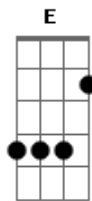

© ukulele-chords.com