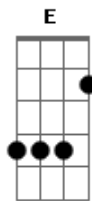

Girl don't tell me you'll write
Bm Dbm Gbm E A
Girl don't tell me you'll write me again this time

Break: Electric 12-String:
v v v v v v v v

A C D A
Hi, little girl, it's me, don't you know who I am
A C D

A I met you last summer when I came up to stay with my

Gram E A E A E
I'm the guy-hi-hi who left you with tears in his eyes
Gbm Dbm Gbm Dbm

B D You didn't answer my letters so I figured it was just a lie

Chorus
Tag:

Bm Dbm Gbm E A
Girl don't tell me you'll write me again this time
A (End Cold)
(Time)

Acordes

© ukulele-chords.com

© ukulele-chords.com

© ukulele-chords.com

© ukulele-chords.com

© ukulele-chords.com