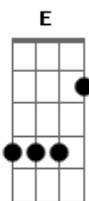

The Beach Boys - Darlin

Tom: E

B E
Oh, Darlin',
Abm7 Db7
My darlin' you're so fine

B Gb E
Ôoooo Ôoooo Ôoooo

A E A E A E Gb

Dbm7 Gb
You know if words could say
Then darlin' I would find a way Dbm7 Gb
To let you know what you meant to me B Gb
Guess it was meant to be B Ab7
I'll hold you in my heart Dbm7 Gb
As life's most precious part Dbm7 Gb

[REFRÃO]

B E
Oh, Darlin', I dream about you often my
Abm7 Db7
Pretty darlin', I love the way you soften my
B Gb E
Life with your love your precious love

A E A E A E Gb

Dbm7 Gb
I was livin' like half a man

Dbm7 Gb
Then I couldn't love but now I can
B Gb
You pick me up when I'm feelin' sad
B Ab7
More soul than I ever had
Dbm7 Gb
Gonna love you every single night
Dbm7 Gb
'Cause I think that you're out of sight

[REFRÃO]

B E
Oh, Darlin', I dream about you often my
Abm7 Db7
Pretty darlin', I love the way you soften my
B Gb E
Life with your love your precious love

A E Gb A
E Gb A E Gb
Every night, whoa darlin' (2x)

Dbm7 Ebm7
Gonna love you every single night, yes I will
E Gb
'Cause I think that you're doggone out of sight

[REFRÃO]

B E
Oh, Darlin', I dream about you often my
Abm7 Db7
Pretty darlin', I love the way you soften my
B Gb E
Life with your love your precious love

Acordes