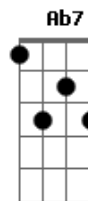

© ukulele-chords.com