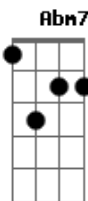

© ukulele-chords.com