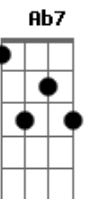

ukulele-chords.com