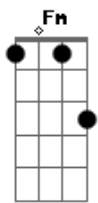

The Beach Boys - Caroline, No

Tom: C

Em7 Dm7
Where did your long hair go
Em7 Dm7
Where is the girl I used to know
Em7 Gm7 Gm7 FM7
How could you lose that happy glow
FM7
Oh Caroline, No
Em7 Dm7
Who took that look away
Em7 Dm7
I remember how you used to say
Em7 Gm7 Gm7 FM7
You'd never change, but that's not true
FM7

Oh Caroline, you
Dm7 G CM7
Break my heart, I want to go and cry
Bm7 E7 Am7
It's so sad to watch a sweet thing die
Fm
Oh Caroline, why
Em7 Dm7
Could I ever find in you again
Em7 Dm7
Things that made me love you so much then
Em7 Gm7 Gm7 FM7
Could we ever bring 'em back once they have gone
FM7
Oh Caroline, no

Acordes

© ukulele-chords.com