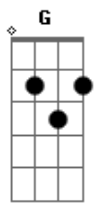

© ukulele-chords.com