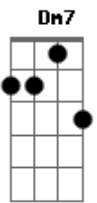

© ukulele-chords.com