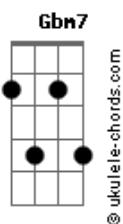

Beabadoobie - ?The Way Things Go

tom:

Bm

Intro: Bm7 Bm7 Abm7 G

Bm7 Bm7
There's so much left to say

Abm7 Gbm7
I guess I'm just the bigger guy

Bm7 Bm7
And there's too much on my mind

Abm7 Gbm7
That I don't even want to try

Bm7 Bm7
Guess it's not far from the ordinary

Abm7 Gbm7
They do say: Love is blind

Bm7 Bm7 Gbm7
But I guess that's the way things go

Bm7 Bm7 Abm7 Gbm7
Can't remember how to say your name

Bm7 Bm7 Abm7 Gbm7
Let alone count all the freckles on your face

Bm7 Bm7 Abm7 Gbm7
A distant memory I used to know

Bm7 Bm7 Abm7 Gbm7
Oh, I guess that's just the way things go

Bm7 Bm7 Abm7 Gbm7
Oh, I guess that's just the way things go

Bm7 Bm7 Abm7 Gbm7
Can't remember when you said you'd call

Bm7 Bm7 Abm7 Gbm7
Miles away, and it was still my fault

Bm7 Bm7 Abm7 Gbm7
The love you said you had, it sometime showed

Bm7 Bm7 Abm7 Gbm7
Oh, I guess that's just the way things go

Bm7 Bm7 Abm7 Gbm7
Oh, I guess that's just the way things go

Bm7 Bm7
And there's so much left to say

Abm7 Gbm7
I guess I'm just the bigger guy

Acordes

Bm7 Bm7
And there's too much on my mind

Abm7 Gbm7
That I don't even want to try

Bm7 Bm7
Guess it's not far from the ordinary

Abm7 Gbm7
They do say: Love is blind

Bm7 Bm7 Gbm7
But I guess that's the way things go

Bm7 Bm7 Abm7 Gbm7
Didn't think you'd ever stoop so low

Bm7 Bm7 Abm7 Gbm7
Getting with the only girl you know

Bm7 Bm7 Abm7 Gbm7 Bm7
A lousy route that only makes me say: That's pretty lame

Bm7 Bm7 Abm7 Gbm7
And that's the way things go

Bm7 Bm7 Gbm7
Oh, I guess that's just the way things go

Bm7 Bm7 Abm7 Gbm7
Passed your house when I was on a train

Bm7 Bm7 Abm7 Gbm7
In my mind, you always stay the same

Bm7 Bm7 Abm7 Gbm7
I'm happy now, I ought to let you know

Bm7 Bm7 Abm7 Gbm7
But I guess that's the way things go

Bm7 Bm7 Abm7 Gbm7
Oh, I guess that's just the way things go

Bm7 Bm7 Abm7 Gbm7
And I don't mind that that's the way things go

Bm7 Bm7 Abm7 Gbm7
And I don't mind, I don't mind

Bm7 Bm7 Abm7 Gbm7
I don't mind, I don't mind

Bm7 Bm7 Abm7 Gbm7
I don't mind, I don't mind

Bm7 Bm7 Abm7 Gbm7
Oh, I guess that's just the way things go

Bm7 Bm7 Gbm7
Oh, I guess that's the way things go