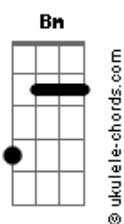

Beabadoobie - ?The Way Things Go

tom:

Bm

Intro: Bm7 Bm7 Abm7 G

Bm7 Bm7
There's so much left to say

Abm7 Gbm7
I guess I'm just the bigger guy

Bm7 Bm7
And there's too much on my mind

Abm7 Gbm7
That I don't even want to try

Bm7 Bm7
Guess it's not far from the ordinary

Abm7 Gbm7
They do say: Love is blind

Bm7 Bm7 Gbm7
But I guess that's the way things go

Bm7 Bm7 Abm7 Gbm7
Can't remember how to say your name

Bm7 Bm7 Abm7 Gbm7
Let alone count all the freckles on your face

Bm7 Bm7 Abm7 Gbm7
A distant memory I used to know

Bm7 Bm7 Abm7 Gbm7
Oh, I guess that's just the way things go

Bm7 Bm7 Abm7 Gbm7
Oh, I guess that's just the way things go

Bm7 Bm7 Abm7 Gbm7
Can't remember when you said you'd call

Bm7 Bm7 Abm7 Gbm7
Miles away, and it was still my fault

Bm7 Bm7 Abm7 Gbm7
The love you said you had, it sometime showed

Bm7 Bm7 Abm7 Gbm7
Oh, I guess that's just the way things go

Bm7 Bm7 Abm7 Gbm7
Oh, I guess that's just the way things go

Bm7 Bm7
And there's so much left to say

Abm7 Gbm7
I guess I'm just the bigger guy

Acordes

Bm7 Bm7
And there's too much on my mind

Abm7 Gbm7
That I don't even want to try

Bm7 Bm7
Guess it's not far from the ordinary

Abm7 Gbm7
They do say: Love is blind

Bm7 Bm7 Gbm7
But I guess that's the way things go

Bm7 Bm7 Abm7 Gbm7
Didn't think you'd ever stoop so low

Bm7 Bm7 Abm7 Gbm7
Getting with the only girl you know

Bm7 Bm7 Abm7 Gbm7 Bm7
A lousy route that only makes me say: That's pretty lame

Bm7 Bm7 Abm7 Gbm7
And that's the way things go

Bm7 Bm7 Gbm7
Oh, I guess that's just the way things go

Bm7 Bm7 Abm7 Gbm7
Passed your house when I was on a train

Bm7 Bm7 Abm7 Gbm7
In my mind, you always stay the same

Bm7 Bm7 Abm7 Gbm7
I'm happy now, I ought to let you know

Bm7 Bm7 Abm7 Gbm7
But I guess that's the way things go

Bm7 Bm7 Abm7 Gbm7
Oh, I guess that's just the way things go

Bm7 Bm7 Abm7 Gbm7
And I don't mind that that's the way things go

Bm7 Bm7 Abm7 Gbm7
And I don't mind, I don't mind

Bm7 Bm7 Abm7 Gbm7
I don't mind, I don't mind

Bm7 Bm7 Abm7 Gbm7
I don't mind, I don't mind

Bm7 Bm7 Abm7 Gbm7
Oh, I guess that's just the way things go

Bm7 Bm7 Gbm7
Oh, I guess that's the way things go