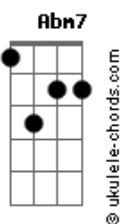

Beabadoobie - ?The Way Things Go

tom:

Bm

Intro: Bm7 Bm7 Abm7 G

Bm7 Bm7
There's so much left to say

Abm7 Gbm7
I guess I'm just the bigger guy

Bm7 Bm7
And there's too much on my mind

Abm7 Gbm7
That I don't even want to try

Bm7 Bm7
Guess it's not far from the ordinary

Abm7 Gbm7
They do say: Love is blind

Bm7 Bm7 Gbm7
But I guess that's the way things go

Bm7 Bm7 Abm7 Gbm7
Can't remember how to say your name

Bm7 Bm7 Abm7 Gbm7
Let alone count all the freckles on your face

Bm7 Bm7 Abm7 Gbm7
A distant memory I used to know

Bm7 Bm7 Abm7 Gbm7
Oh, I guess that's just the way things go

Bm7 Bm7 Abm7 Gbm7
Oh, I guess that's just the way things go

Bm7 Bm7 Abm7 Gbm7
Can't remember when you said you'd call

Bm7 Bm7 Abm7 Gbm7
Miles away, and it was still my fault

Bm7 Bm7 Abm7 Gbm7
The love you said you had, it sometime showed

Bm7 Bm7 Abm7 Gbm7
Oh, I guess that's just the way things go

Bm7 Bm7 Abm7 Gbm7
Oh, I guess that's just the way things go

Bm7 Bm7
And there's so much left to say

Abm7 Gbm7
I guess I'm just the bigger guy

Acordes

Bm7 Bm7
And there's too much on my mind

Abm7 Gbm7
That I don't even want to try

Bm7 Bm7
Guess it's not far from the ordinary

Abm7 Gbm7
They do say: Love is blind

Bm7 Bm7 Gbm7
But I guess that's the way things go

Bm7 Bm7 Abm7 Gbm7
Didn't think you'd ever stoop so low

Bm7 Bm7 Abm7 Gbm7
Getting with the only girl you know

Bm7 Bm7 Abm7 Gbm7 Bm7
A lousy route that only makes me say: That's pretty lame

Bm7 Bm7 Abm7 Gbm7
And that's the way things go

Bm7 Bm7 Gbm7
Oh, I guess that's just the way things go

Bm7 Bm7 Abm7 Gbm7
Passed your house when I was on a train

Bm7 Bm7 Abm7 Gbm7
In my mind, you always stay the same

Bm7 Bm7 Abm7 Gbm7
I'm happy now, I ought to let you know

Bm7 Bm7 Abm7 Gbm7
But I guess that's the way things go

Bm7 Bm7 Abm7 Gbm7
Oh, I guess that's just the way things go

Bm7 Bm7 Abm7 Gbm7
And I don't mind that that's the way things go

Bm7 Bm7 Abm7 Gbm7
And I don't mind, I don't mind

Bm7 Bm7 Abm7 Gbm7
I don't mind, I don't mind

Bm7 Bm7 Abm7 Gbm7
I don't mind, I don't mind

Bm7 Bm7 Abm7 Gbm7
Oh, I guess that's just the way things go

Bm7 Bm7 Gbm7
Oh, I guess that's the way things go