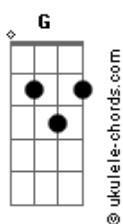

Beabadoobie - ?The Way Things Go

tom:

Bm

Intro: Bm7 Bm7 Abm7 G

Bm7 Bm7
There's so much left to say

Abm7 Gbm7
I guess I'm just the bigger guy

Bm7 Bm7
And there's too much on my mind

Abm7 Gbm7
That I don't even want to try

Bm7 Bm7
Guess it's not far from the ordinary

Abm7 Gbm7
They do say: Love is blind

Bm7 Bm7 Gbm7
But I guess that's the way things go

Bm7 Bm7 Abm7 Gbm7
Can't remember how to say your name

Bm7 Bm7 Abm7 Gbm7
Let alone count all the freckles on your face

Bm7 Bm7 Abm7 Gbm7
A distant memory I used to know

Bm7 Bm7 Abm7 Gbm7
Oh, I guess that's just the way things go

Bm7 Bm7 Abm7 Gbm7
Oh, I guess that's just the way things go

Bm7 Bm7 Abm7 Gbm7
Can't remember when you said you'd call

Bm7 Bm7 Abm7 Gbm7
Miles away, and it was still my fault

Bm7 Bm7 Abm7 Gbm7
The love you said you had, it sometime showed

Bm7 Bm7 Abm7 Gbm7
Oh, I guess that's just the way things go

Bm7 Bm7 Abm7 Gbm7
Oh, I guess that's just the way things go

Bm7 Bm7
And there's so much left to say

Abm7 Gbm7
I guess I'm just the bigger guy

Acordes

Bm7 Bm7
And there's too much on my mind

Abm7 Gbm7
That I don't even want to try

Bm7 Bm7
Guess it's not far from the ordinary

Abm7 Gbm7
They do say: Love is blind

Bm7 Bm7 Gbm7
But I guess that's the way things go

Bm7 Bm7 Abm7 Gbm7
Didn't think you'd ever stoop so low

Bm7 Bm7 Abm7 Gbm7
Getting with the only girl you know

Bm7 Bm7 Abm7 Gbm7 Bm7
A lousy route that only makes me say: That's pretty lame

Bm7 Bm7 Abm7 Gbm7
And that's the way things go

Bm7 Bm7 Gbm7
Oh, I guess that's just the way things go

Bm7 Bm7 Abm7 Gbm7
Passed your house when I was on a train

Bm7 Bm7 Abm7 Gbm7
In my mind, you always stay the same

Bm7 Bm7 Abm7 Gbm7
I'm happy now, I ought to let you know

Bm7 Bm7 Abm7 Gbm7
But I guess that's the way things go

Bm7 Bm7 Abm7 Gbm7
Oh, I guess that's just the way things go

Bm7 Bm7 Abm7 Gbm7
And I don't mind that that's the way things go

Bm7 Bm7 Abm7 Gbm7
And I don't mind, I don't mind

Bm7 Bm7 Abm7 Gbm7
I don't mind, I don't mind

Bm7 Bm7 Abm7 Gbm7
I don't mind, I don't mind

Bm7 Bm7 Abm7 Gbm7
Oh, I guess that's just the way things go

Bm7 Bm7 Gbm7
Oh, I guess that's the way things go