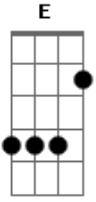

© ukulele-chords.com