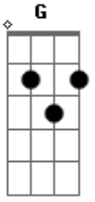

© ukulele-chords.com