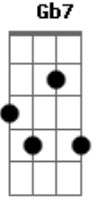

© ukulele-chords.com