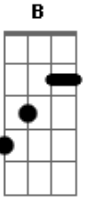

© ukulele-chords.com