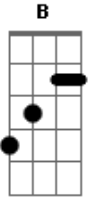

© ukulele-chords.com