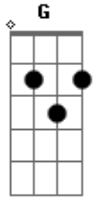

© ukulele-chords.com