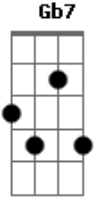

© ukulele-chords.com