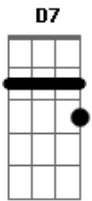

© ukulele-chords.com