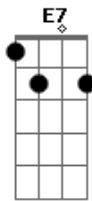

© ukulele-chords.com