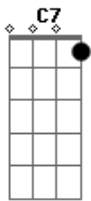

© ukulele-chords.com