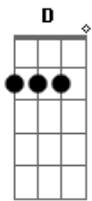

© ukulele-chords.com