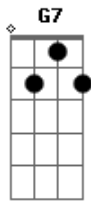

© ukulele-chords.com