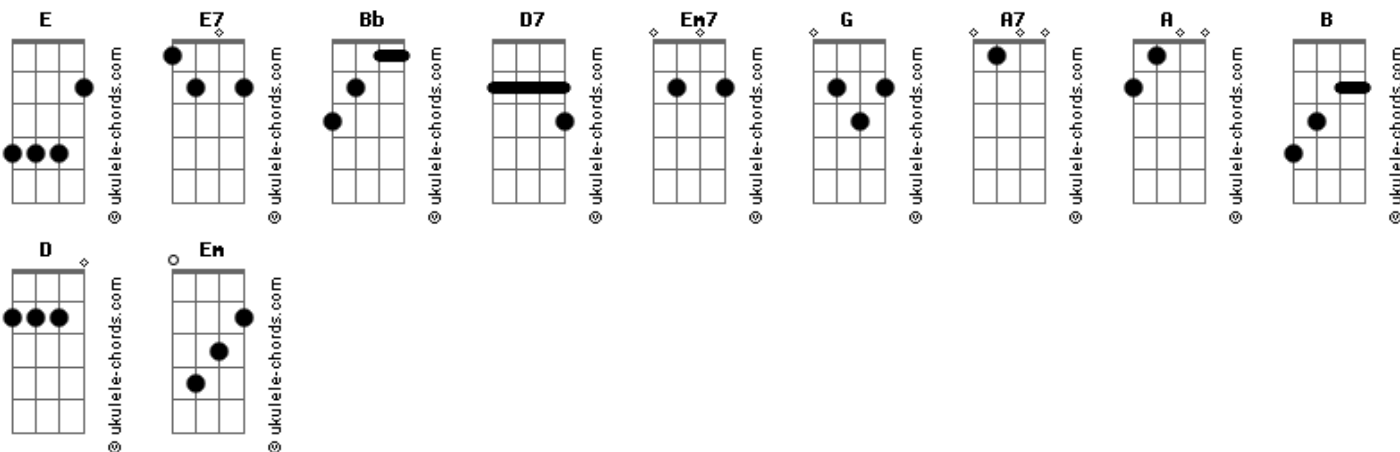

B.B. King & Eric Clapton - Hold On! I'm Comin'

tom:

Intro: E7 Bb D7
E7 Em7 E7
G A7 E7
G A7 E7

[Primeira Parte]

Don't you ever be sad

Lean on me, when times are bad

When the day comes and you're in doubt

In a river of trouble about to drown

[Refrão]

Hold on, I'm coming
Hold on, I'm coming

[Segunda Parte]

I'm on my way, your lover

When you get cold, I'll be your cover

Don't have to worry, because I'm here

Don't need to suffer, because I'm here

[Refrão]

Hold on, I'm coming
Hold on, I'm coming
Hold on, I'm coming
Hold on, I'm coming
Hold on, I'm coming

Acordes

[Ponte]

Reach out to me for satisfaction
Call my name
For quick reaction eh eh eh yeah

[Solo] E D G A
Em G A Em

[Terceira Parte]

Don't you ever be sad

Lean on me when times of bad

When the day comes and you're in doubt

In a river of trouble and about to drown

[Refrão]

Hold on, I'm coming
Hold on, I'm coming
Hold on, I'm coming
Hold on, I'm coming
Hold on, I'm coming
Hold on, I'm coming
Hold on, I'm coming
Hold on, I'm coming

[Final] G A E7
G A7 Em7 E7
G A7 E7 G A7 E7
G A7 E7 G A7 E7
G A7 E7 G A7 E7
G A7 E7 G A7 E7