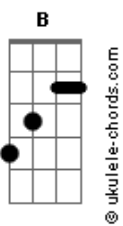

B.B. King & Eric Clapton - Hold On! I'm Comin'

tom:

Intro: E7 Bb D7
E7 Em7 E7
G A7 E7
G A7 E7

[Primeira Parte]

Don't you ever be sad

Lean on me, when times are bad

When the day comes and you're in doubt

In a river of trouble about to drown

[Refrão]

Hold on, I'm coming
Hold on, I'm coming

[Segunda Parte]

I'm on my way, your lover

When you get cold, I'll be your cover

Don't have to worry, because I'm here

Don't need to suffer, because I'm here

[Refrão]

Hold on, I'm coming
Hold on, I'm coming
Hold on, I'm coming
Hold on, I'm coming
Hold on, I'm coming

Acordes

[Ponte]

Reach out to me for satisfaction
Call my name
For quick reaction eh eh eh yeah

[Solo] E D G A
Em G A Em

[Terceira Parte]

Don't you ever be sad

Lean on me when times of bad

When the day comes and you're in doubt

In a river of trouble and about to drown

[Refrão]

Hold on, I'm coming
Hold on, I'm coming
Hold on, I'm coming
Hold on, I'm coming
Hold on, I'm coming
Hold on, I'm coming
Hold on, I'm coming
Hold on, I'm coming

[Final] G A E7
G A7 Em7 E7
G A7 E7 G A7 E7
G A7 E7 G A7 E7
G A7 E7 G A7 E7
G A7 E7 G A7 E7