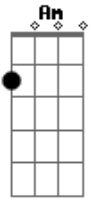

Battleme - Hey Hey, My My

Tom: C

Am G F
Hey hey, my my

Am G F
Rock and roll can never die

C G
There's more to the picture

Am F
Than meets the eye

Am G F
Hey hey, my my

Am G F
Out of the blue and into the black

Am G F
You pay for this and they give you that

C G Am F
Once you're gone, you can't come back

Am G F

You're out of the blue and into the black

Am G F
The king is gone but he's not forgotten

Am G F
Is this the tale of Johnny Rotten?

C G Am F
It's better to burn out and fade away

Am G F
The king is gone but he's not forgotten

Am G F
Hey hey, my my

Am G F
Rock and roll can never die

C G
There's more to the picture

Am F
Than meets the eye

Am G F
Hey hey, my my

Acordes

© ukulele-chords.com

© ukulele-chords.com

© ukulele-chords.com

© ukulele-chords.com