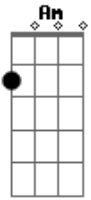

© ukulele-chords.com