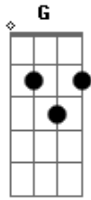

Battleme - Hey Hey, My My

Tom: C

Am G F
Hey hey, my my

Am G F
Rock and roll can never die

C G
There's more to the picture

Am F
Than meets the eye

Am G F
Hey hey, my my

Am G F
Out of the blue and into the black

Am G F
You pay for this and they give you that

C G Am F
Once you're gone, you can't come back

Am G F

You're out of the blue and into the black

Am G F
The king is gone but he's not forgotten

Am G F
Is this the tale of Johnny Rotten?

C G Am F
It's better to burn out and fade away

Am G F
The king is gone but he's not forgotten

Am G F
Hey hey, my my

Am G F
Rock and roll can never die

C G
There's more to the picture

Am F
Than meets the eye

Am G F
Hey hey, my my

Acordes

© ukulele-chords.com

© ukulele-chords.com

© ukulele-chords.com

© ukulele-chords.com