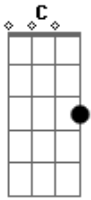

Battleme - Hey Hey, My My

Tom: C

Am G F
Hey hey, my my

Am G F
Rock and roll can never die

C G
There's more to the picture

Am F
Than meets the eye

Am G F
Hey hey, my my

Am G F
Out of the blue and into the black

Am G F
You pay for this and they give you that

C G Am F
Once you're gone, you can't come back

Am G F

You're out of the blue and into the black

Am G F
The king is gone but he's not forgotten

Am G F
Is this the tale of Johnny Rotten?

C G Am F
It's better to burn out and fade away

Am G F
The king is gone but he's not forgotten

Am G F
Hey hey, my my

Am G F
Rock and roll can never die

C G
There's more to the picture

Am F
Than meets the eye

Am G F
Hey hey, my my

Acordes

© ukulele-chords.com