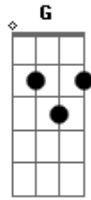

Battleme - Hey Hey, My My

Tom: C

Am G F
Hey hey, my my

Am G F
Rock and roll can never die

C G
There's more to the picture

Am F
Than meets the eye

Am G F
Hey hey, my my

Am G F
Out of the blue and into the black

C G Am F
It's better to burn out and fade away

Am G F
The king is gone but he's not forgotten

Am G F
Hey hey, my my

Am G F
Rock and roll can never die

C G
There's more to the picture

Am F
Than meets the eye

Am G F
Hey hey, my my

Acordes

© ukulele-chords.com

© ukulele-chords.com

© ukulele-chords.com

© ukulele-chords.com