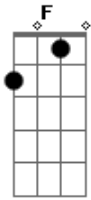

C G Am F
It's better to burn out and fade away

Am G F
The king is gone but he's not forgotten

Am G F
Hey hey, my my

Am G F
Rock and roll can never die

C G
There's more to the picture

Am F
Than meets the eye

Am G F
Hey hey, my my

Acordes

© ukulele-chords.com

© ukulele-chords.com

© ukulele-chords.com

© ukulele-chords.com