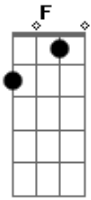

© ukulele-chords.com