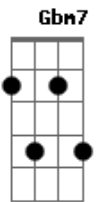

ukulele-chords.com