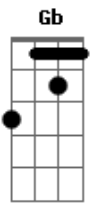

ukulele-chords.com