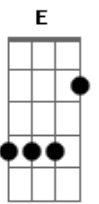

Batta - Chase Acoustic Version

Tom: Gb

m
Intro: A7M Dbm7 D Fdim
A7M Dbm7 D Fdim

A7M
Taisetsu na mono wo ubawaresou
E
Nichijou ni magirekonda akuma
Bm7 Fdim
Heion nara tokku ni kuzuresatteru
A7M
Nanigenai soshite sarigenai
E
Kizukanai uchi ni ubawareteita
Bm7 Fdim
Torikaeshi ni iku nara ima as

Bm7 Fdim Gbm7 Bm7 Fdim Gbm7 Bm7 Fdim Gbm7
Shouhai wo wakeru no wa shuunen as
Bm7 Fdim Gbm7
Dakara i chase you

(D Fdim Gbm E)
(D Fdim Gbm E)
(Ebdim D Dbm7 C7 Bm7 Db)

Bm7 Dbm7 A7M
Tsuranuita ya no you na surudosa de
Bm7 C7 Db7
Butsukeau kokoro wa utsukushii

Bm7 Fdim Gbm7 Bm7 Fdim Gbm7 Bm7 Fdim Gbm7
Shouhai wo wakeru no wa shuunen as
Bm7 Fdim Gbm7
Dakara i chase you

Acordes

ukulele-chords.com

ukulele-chords.com

ukulele-chords.com

ukulele-chords.com

ukulele-chords.com