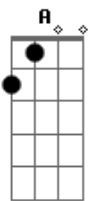

© ukulele-chords.com

I sat around, I thought I'd get to it
We're living hand in hand and my palms won't do it
Saw you preaching on my band and my palms start shaking
Just stake out all your states, now my bomb will not take it

[Chorus]

A D
Beast strays out, the beast strays out of my way
The beast strays out, the beast strays out of my way

```
D|-----|-----|-----|
E|-----|-----|-----|
B|-----|-----|-----|
G|2-----2-----2p0-7-----5---5--5--4-|2-----2-----
-2p0-7-----5---5--5--4-|
D|-----|-----|-----|
A|-----|-----|-----|
E|-----|-----|-----|
```

[Outro]

Oh-wah-ah ah-ah-oohh
Oh-wah-ah ah-ah-oohh
Oh-wah-ah ah-ah-oohh
Oh-wah-ah ah-ah-oohh
Oh-wah-ah ah-ah-oohh
Oh-wah-ah ah-ah-oohh
Oh-wah-ah ah-ah-oohh
Oh-wah-ah ah-ah-oohh

A
(deixa rolar esse A no final)