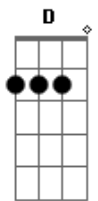

Bass Drum Of Death - Religious Girls

Tom: D

```
    A      D
E|--0-----2---|
B|--2-----3---|
G|--2-----2---|
D|--2-----0---|
A|--0-----x---|
E|--x-----x---|
```

[Verso 1]

A D
Away from the riot, I walked with you; hand in hand
I saw you preaching outside, you started tales that never end

[Chorus]

A D
Beast strays out, the beast strays out of my way
The beast strays out, the beast strays out of my way
Oh-wah-ah ah-ah-oohh
Oh-wah-ah ah-ah-oohh
Oh-wah-ah ah-ah-oohh
Oh-wah-ah ah-ah-oohh

```
    A      D      A
D|-----|-----|-----|
E|-----|-----|-----|
B|-----|-----|-----|
G|2-----2-----2p0-7-----5---5--5--4-|2-----2-----
-2p0-7-----5---5--5--4-|
D|-----|-----|-----|
A|-----|-----|-----|
E|-----|-----|-----|
```

[Verso 2]

A

Acordes

© ukulele-chords.com