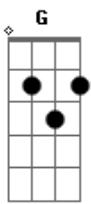

Barry Manilow - Unchained Melody

Tom: G

G Em C
Oh, my love, my darling
D G Em D
I've hungered for your touch a long, lonely time
G Em C D G
Time goes by so slowly and time can do so much
Em D
Are you still mine
G G Em B7/13-
I need your love, I need your love
C Am7 D7 G
God speed your love to me
Bridge
C D C Bm
Lonely rivers flow to the sea, to the sea
C D G

To the open arms of the sea
C D C Bm
Lonely rivers sigh, wait for me, wait for me
C D G D7
I'll be coming home, wait for me"
G Em C
Oh, my love, my darling
D G Em D
I've hungered for your touch a long, lonely time
G Em C D G
Time goes by so slowly and time can do so much
Em D
Are you still mine
G G Em B7/13-
I need your love, I need your love
C Am7 D7 G
God speed your love to me

Acordes

© ukulele-chords.com