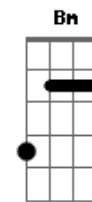

© ukulele-chords.com