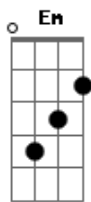

© ukulele-chords.com