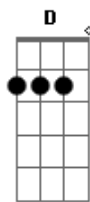

© ukulele-chords.com