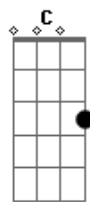

© ukulele-chords.com