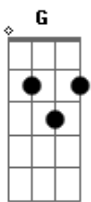

Barry Manilow - Unchained Melody

Tom: G

G Em C
Oh, my love, my darling
D G Em D
I've hungered for your touch a long, lonely time
G Em C D G
Time goes by so slowly and time can do so much
Em D
Are you still mine
G G Em B7/13-
I need your love, I need your love
C Am7 D7 G
God speed your love to me

Bridge:

C D C Bm
Lonely rivers flow to the sea, to the sea

C D G
To the open arms of the sea
C D C Bm
Lonely rivers sigh, wait for me, wait for me
C D G D7
I'll be coming home, wait for me"
G Em C
Oh, my love, my darling
D G Em D
I've hungered for your touch a long, lonely time
G Em C D G
Time goes by so slowly and time can do so much
Em D
Are you still mine
G G Em B7/13-
I need your love, I need your love
C Am7 D7 G
God speed your love to me

Acordes

© ukulele-chords.com