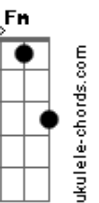

© ukulele-chords.com