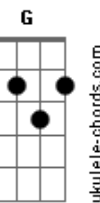

© ukulele-chords.com