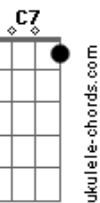

© ukulele-chords.com