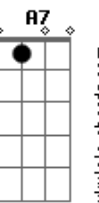

© ukulele-chords.com