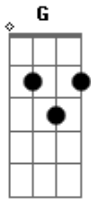

© ukulele-chords.com