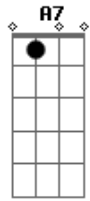

© ukulele-chords.com