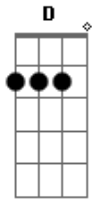

Barry Manilow - The Twelfth Of Never

Tom: D

Intro: D

D D7M G G Em7 G D
You ask how much I need you must I explain
A7 Edim A7 D D G D D A7
I need you, oh my darling, like roses need rain
Em7 A7 Em7 A7 D D G D D A7
You ask how long I'll love you, I'll tell you true
Edim G G Em7 G G Em7 D
Un til the Twelfth of Never, I'll still be loving you
A A7 D Bm G A7 D

Hold me close, never let me go
Gb7 Bm Bm7 G G Em7 A7
Hold me close, melt my heart like April snow
D D7M G G Em7 G D
I'll love you 'til the bluebells forget to bloom
A7 Edim A7 D D G D D A7
I'll love you 'til the clover has lost its perfume
Em7 A7 Em7 A7 D D G D D A7
I'll love you 'til the poets run out of rhyme
Edim G G Em7 G G Em7 D
Until the Twelfth of Never and that's a long, long time
Edim G G Em7 G Em7 G Em7 Gdim A7 D
Until the Twelfth of Never and that's a long, long time

Acordes