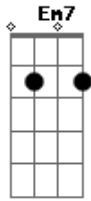

© ukulele-chords.com