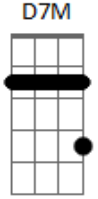

© ukulele-chords.com