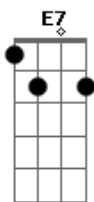

© ukulele-chords.com