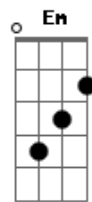

Barren Cross - Light The Flame

tom:
 G
 Here you are so close and yet so far
 A C
 I see you falling your flame is lit no more
 A C
 I ?m always there in time If you despair
 A G D
 But when a knock you never there

(A C G Gb A)

D Bm A G
 Light the flame take hold and know my name
 G A
 I long to give you the love that?s my hand
 D Bm A G
 Light the flame my gift to you been paid
 Gb E

Receive the king his crown await stand

(A C A C)

A
 Does you guilt disguise?

Acordes

© ukulele-chords.com

© ukulele-chords.com

© ukulele-chords.com

© ukulele-chords.com

© ukulele-chords.com

© ukulele-chords.com

© ukulele-chords.com

© ukulele-chords.com

© ukulele-chords.com

C
 ?Till you want bitter end
 A C
 I?m so confuse can?t you see you been used
 A C
 I Just want you make you free
 A G
 But you go on Just fighting me