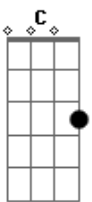

Barren Cross - Light The Flame

tom:
 G
 Here you are so close and yet so far
 A C
 I see you falling your flame is lit no more
 A C
 I ?m always there in time If you despair
 A G D
 But when a knock you never there

(A C G Gb A)

D Bm A G
 Light the flame take hold and know my name
 G A
 I long to give you the love that?s my hand
 D Bm A G
 Light the flame my gift to you been paid
 Gb E

Receive the king his crown await stand

(A C A C)

A
 Does you guilt disguise?

Acordes

© ukulele-chords.com

© ukulele-chords.com

© ukulele-chords.com

© ukulele-chords.com

© ukulele-chords.com

© ukulele-chords.com

© ukulele-chords.com

© ukulele-chords.com

© ukulele-chords.com

C
 ?Till you want bitter end
 A C
 I?m so confuse can?t you see you been used
 A C
 I Just want you make you free
 A G
 But you go on Just fighting me