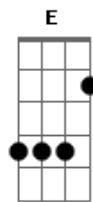

Barren Cross - Light The Flame

tom:
 G
 A C
 Here you are so close and yet so far
 A C
 I see you falling your flame is lit no more
 A C
 I ?m always there in time If you despair
 A G D
 But when a knock you never there

(A C G Gb A)

D Bm A G
 Light the flame take hold and know my name
 G A
 I long to give you the love that?s my hand
 D Bm A G
 Light the flame my gift to you been paid

Receive the king his crown await stand

(A C A C)

A
 Does you guilt disguise?

Acordes

© ukulele-chords.com

© ukulele-chords.com

© ukulele-chords.com

© ukulele-chords.com

© ukulele-chords.com

© ukulele-chords.com

© ukulele-chords.com

© ukulele-chords.com

© ukulele-chords.com

C
 ?Till you want bitter end
 A C
 I?m so confuse can?t you see you been used
 A C
 I Just want you make you free
 A G
 But you go on Just fighting me