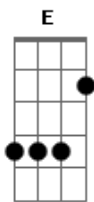

Barren Cross - Light The Flame

tom:
 G
 Here you are so close and yet so far
 A C
 I see you falling your flame is lit no more
 A C
 I ?m always there in time If you despair
 A G D
 But when a knock you never there

(A C G Gb A)

D Bm A G
 Light the flame take hold and know my name
 G A
 I long to give you the love that?s my hand
 D Bm A G
 Light the flame my gift to you been paid
 Gb E

Receive the king his crown await stand

(A C A C)

A
 Does you guilt disguise?

Acordes

© ukulele-chords.com

© ukulele-chords.com

© ukulele-chords.com

© ukulele-chords.com

© ukulele-chords.com

© ukulele-chords.com

© ukulele-chords.com

© ukulele-chords.com

© ukulele-chords.com

C
 ?Till you want bitter end
 A C
 I?m so confuse can?t you see you been used
 A C
 I Just want you make you free
 A G
 But you go on Just fighting me