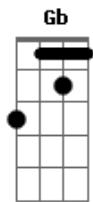

Barren Cross - Light The Flame

tom:
 G
 A C
 Here you are so close and yet so far
 A C
 I see you falling your flame is lit no more
 A C
 I ?m always there in time If you despair
 A G D
 But when a knock you never there

(A C G Gb A)

D Bm A G
 Light the flame take hold and know my name
 G A
 I long to give you the love that?s my hand
 D Bm A G
 Light the flame my gift to you been paid

Receive the king his crown await stand

(A C A C)

A
 Does you guilt disguise?

Acordes

© ukulele-chords.com

© ukulele-chords.com

© ukulele-chords.com

© ukulele-chords.com

© ukulele-chords.com

© ukulele-chords.com

© ukulele-chords.com

© ukulele-chords.com

© ukulele-chords.com

C
 ?Till you want bitter end
 A C
 I?m so confuse can?t you see you been used
 A C
 I Just want you make you free
 A G
 But you go on Just fighting me