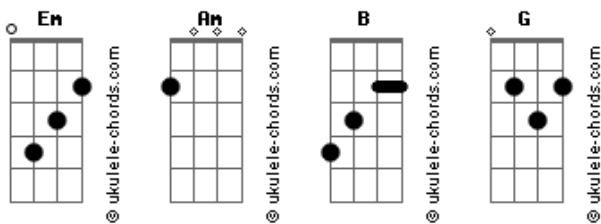

Barns Courtney - Hellfire

tom:

Intro: Em Am B Em

[Primeira Parte]

Em Am
Cold as a valley
G B
Where I lay my head
Em Am
Cold as a woman
B Em
In another man's bed
Em Am
Down in the forest
G B
With the devil in me
Em Am
I'll remember the looks on their faces
B Em
Through the sycamore trees

[Pré-Refrão]

Am G
And we'll chase a fire
B Em
Come to take me home
Am G
I'm lost in the woods
B Em
And I was alone

[Refrão]

Em
Hellfire, hellfire
Am G
Take my soul
B
I've waited, waited
Em
I'm ready to go
Em
Mothers, children
Am G
Lock your doors
B
I'm waiting
Em
I'm ready to go

[Segunda Parte]

Em Am
Run in an alleyway
G B
Through a dead end street
Em Am

Acordes

Murdering promises
B Em
That I just can't keep
Em Am
We could sing pretty melodies
G B
On the unmade bed
Em Am
Slow-dancing to a silhouette
B Em
Cause I ain't dead yet

[Refrão]

Em
Hellfire, hellfire
Am G
Take my soul
B
I've waited, waited
Em
I'm ready to go
Em
Mothers, children
Am G
Lock your doors
B
I'm waiting
Em
I'm ready to go