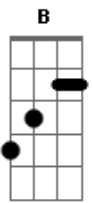

Barbra Streisand - Woman In Love

Tom: B

Ebm7 **Abm** **Ebm7**
Life is a moment into space
Abm **B**
When a dream is gone
Db **Gb**
It's a lonely up place
Dbm **B**
A kiss the morning good bye
Bbm **Abm**
But down in...side
Bb7
You know we never know why
Ebm7 **Abm** **Ebm7**
The road is narrow and long
Abm **B**
When eyes meet eyes
Db **Gb**
I'm feeling strong
Dbm **Gb**
I turn the way from the wall
B **Gb**
I stumble and fall
B **Bb7**
But I'll give you it all
Ebm7 **Bb7** **Ebm7**
I am a woman in love
Bb7 **Ebm7**
And I do anything
Bb7 **Ebm7**

To get you into my world
Bb7 **Ebm7**
And hold you within
Db **Abm** **Gb**
It's why I disere over and over again
Ebm7 **B7** **Db**
What's I do
Ebm7 **Abm** **Ebm7**
With you eternely mine
Abm **Ebm7**
In love there is
Db **Gb**
No mesure of time
Dbm **B**
We planned it all and let is start
Bbm **Abm**
That you and I
Bb7
Live in each others part
Ebm7 **Abm** **Ebm7**
We may run oceans away
Abm **B**
If you my love
Db **Gb**
I hear what you say
Dbm **Gb**
No truth is ever and I
B **Gb**
I stumble and fall
B **Bb7**
But I'll give you it all

Acordes

© ukulele-chords.com