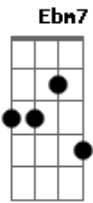

© ukulele-chords.com