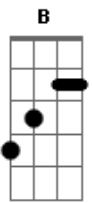

Barbra Streisand - Woman In Love

Tom: B

Ebm7 **Abm** **Ebm7**
Life is a moment into space
Abm **B**
When a dream is gone
Db **Gb**
It's a lonely up place
Dbm **B**
A kiss the morning good bye
Bbm **Abm**
But down in...side
Ebm7 **Bb7**
You know we never know why
Ebm7 **Abm** **Ebm7**
The road is narrow and long
Abm **B**
When eyes meet eyes
Db **Gb**
I'm feeling strong
Dbm **Gb**
I turn the way from the wall
B **Gb**
I stumble and fall
B **Bb7**
But I'll give you it all
Ebm7 **Bb7** **Ebm7**
I am a woman in love
Bb7 **Ebm7**
And I do anything
Bb7 **Ebm7**

To get you into my world
Bb7 **Ebm7**
And hold you within
Db **Abm** **Gb**
It's why I disere over and over again
Ebm7 **B7** **Db**
What's I do
Ebm7 **Abm** **Ebm7**
With you eternely mine
Abm **Ebm7**
In love there is
Db **Gb**
No mesure of time
Dbm **B**
We planned it all and let is start
Bbm **Abm**
That you and I
Bb7
Live in each others part
Ebm7 **Abm** **Ebm7**
We may run oceans away
Abm **B**
If you my love
Db **Gb**
I hear what you say
Dbm **Gb**
No truth is ever and I
B **Gb**
I stumble and fall
B **Bb7**
But I'll give you it all

Acordes

© ukulele-chords.com