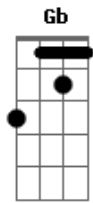

© ukulele-chords.com