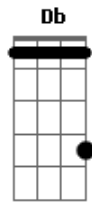

© ukulele-chords.com