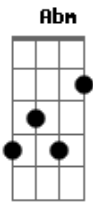

© ukulele-chords.com