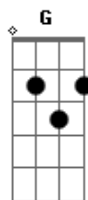

© ukulele-chords.com