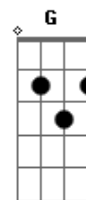

© ukulele-chords.com