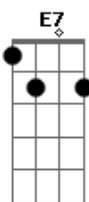

© ukulele-chords.com