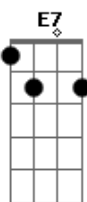

© ukulele-chords.com