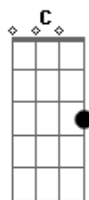

Barbra Streisand - My Buddy

Tom: C

Intro: C C Am A7 A Am7 D7-

G Am7 G C C Am7 G
Life is a book that we study
Em7 Am Am7 Am Em7
Some of its leaves bring a sigh
C C Am A A Am7
There it was written, my Buddy
A Em7 Gdim A7 D7 D7/13-
That we must part you and I
G Fdim Am7 D
Nights are long since you went away
G Edim Am7 D7
I think about you all thru the day
G E7 C A7 D7
My Buddy, my Buddy, no Buddy quite so true.
G Fdim Am7 D
Miss your voice, the touch of your hand
G Edim Am7 D7
Just long to know that you understand
G E7 C D

My Buddy, my Buddy, Your Buddy misses you
Bridge
G Am7 G C C Am7 G
Bud - dies thru all of the gay days
Em7 Am Am7 Am Em7
Buddies when something went wrong
C C Am7 A A Am7
I wait alone thru the gray days
A7 Em7 Gdim A7 D7 D7/13-
Missing your smile and your song
G Fdim Am7 D
Nights are long since you went away
G Edim Am7 D7
I think about you all thru the day
G E7 C A7 D7
My Buddy, my Buddy, no Buddy quite so true
G Fdim Am7 D
Miss your voice, the touch of your hand
G Edim Am7 D7
Just long to know that you understand
G E7 C D
G My Buddy, my Buddy, Your Buddy misses you

Acordes