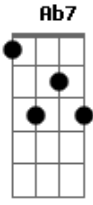

© ukulele-chords.com