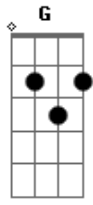

© ukulele-chords.com