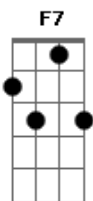

© ukulele-chords.com

© ukulele-chords.com