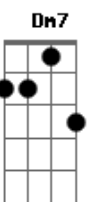

© ukulele-chords.com