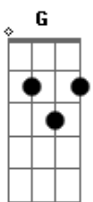

© ukulele-chords.com

© ukulele-chords.com