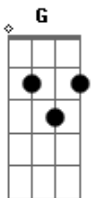

Barbie - Keep On Dancing

tom:
G

I follow my heart
Am
Somehow it always seems to know
G
And when I dance
D
My feet are dreaming
Em
I close my eyes and let it go
Em
The music flows through me
D
And then I know I'll be fine
G
Listen to the beat of your heart
Am
Keep on dancing
C
Keep on dancing
G.
Shining just as bright as a star
Am
Keep on dancing
C
I keep on dancing
G
'Cause dance is who I am
(D Am C)
G
I stretch for the sky
Am
That's where I wanna go
G
I close my eyes
D
To see more clearly
Em
The less I think the more I know
Em
The music flows through me
D
And then I know I'll be fine
(Listen to the beat of your heart)

G
Listen to the beat of your heart (your heart)
Am

Acordes

ukulele-chords.com

ukulele-chords.com

ukulele-chords.com

ukulele-chords.com

ukulele-chords.com

Keep on dancing
C
Keep on dancing (the beat of your heart)
G
Shining just as bright as a star (just as bright as a star)
Am
Keep on dancing
C
I keep on dancing
Em
'Cause dance is who I am
C
I color outside the lines
G
I'm changing up all the rhymes
D
I trip and stumble again, again (again and again)
Em
But at least these steps of mine
G
Even when I fall I shine
D
I know this feeling will lead me to a bright tomorrow
C
Yeah
G
Listen to the beat of your heart
Am
Keep on dancing
C
Keep on dancing (yeah)
G
Shining just as bright as a star (you're as bright as a star)
Am
Keep on dancing
C
I keep on dancing (just keep on dancing)
G
Listen to the beat of your heart (again and again)
Am
Keep on dancing
C
Keep on dancing (listen to the beat of your heart)
G
Shining just as bright as a star (just as bright as a star)
Am
Keep on dancing
C
I keep on dancing (ooh)
G
'Cause dance is who I am
(D Am C)
G
Dance is who I am