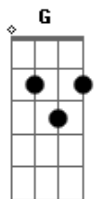

Bárbara Rocha - Get Loud

tom:

Intro: Am G F
Am G F
Am G F
Am G

Buried in my own backyard
G Cut off and caught me off guard
G No coffin, cemetery or gravestone
G Should never left my rage untied

Your skin's the last place I'd like to rock in peace
Am You really thought I'd be late for my own funeral
Am Well, I deserve a parade on here I am boulevard
F Refuse to listen I'll

Your skin's the last place I'd like to rock in peace
Am You really thought I'd be late for my own funeral
Am Well, I deserve a parade on here I am boulevard
F Refuse to listen I'll

[Refrão]

Am G F E
Get loud
Am G F E
Get loud
Am G F E
Get loud
Am G F E
Get loud

Acordes

© ukulele-chords.com

© ukulele-chords.com

© ukulele-chords.com

© ukulele-chords.com

© ukulele-chords.com

Get loud
Am G F E
Get loud
Am G F E
Get loud
Am G F E
Get loud
Am G F E
Get loud
Am G F E
(F E)
(Get loud)
(Am G E Am)
(F G E E)
[Terceira Parte]
F G
Don't ruin this class
E Am7
Don't mess with my favs
F G E E
You don't have the x factor in case
F G
Nothing to offer
E Am7
You're just a mistake
F G
You'll never work
E
Totally stale
F E
But I came here to stay
But I came here to stay
But I came here to stay
[Refrão]
Am G F E
Get loud
Am G F E
Get loud
Am G F E
Get loud
Am G F E
Get loud
Am G F E
Get loud
Am G F E
Get loud
Am G F E
Get loud
Am G F E
Get loud
Am G F E
Get loud