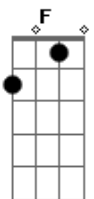

Bárbara Rocha - Get Loud

tom:

Intro: Am G F
Am G F
Am G F
Am G

Buried in my own backyard
G Cut off and caught me off guard
G No coffin, cemetery or gravestone
G Should never left my rage untied

Your skin's the last place I'd like to rock in peace
Am You really thought I'd be late for my own funeral
Am Well, I deserve a parade on here I am boulevard
F Refuse to listen I'll

Your skin's the last place I'd like to rock in peace
Am You really thought I'd be late for my own funeral
Am Well, I deserve a parade on here I am boulevard
F Refuse to listen I'll

[Refrão]

Am G F E
Get loud
Am G F E
Get loud
Am G F E
Get loud
Am G F E
Get loud

Acordes

© ukulele-chords.com

© ukulele-chords.com

© ukulele-chords.com

© ukulele-chords.com

© ukulele-chords.com

Get loud
Am G F E
Get loud
Am G F E
Get loud
Am G F E
Get loud
Am G F E
Get loud
Am G F E
(F E)
(Get loud)
(Am G E Am)
(F G E E)
[Terceira Parte]
F G
Don't ruin this class
E Am7
Don't mess with my favs
F G E E
You don't have the x factor in case
F G
Nothing to offer
E Am7
You're just a mistake
F G
You'll never work
E
Totally stale
F E
But I came here to stay
But I came here to stay
But I came here to stay
[Refrão]
Am G F E
Get loud
Am G F E
Get loud
Am G F E
Get loud
Am G F E
Get loud
Am G F E
Get loud
Am G F E
Get loud
Am G F E
Get loud
Am G F E
Get loud
Am G F E
Get loud