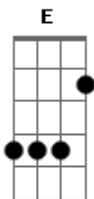

Bárbara Rocha - Get Loud

tom:

Intro: Am G F
Am G F
Am G F
Am G

Buried in my own backyard
G Cut off and caught me off guard
G No coffin, cemetery or gravestone
G Should never left my rage untied

Your skin's the last place I'd like to rock in peace
Am You really thought I'd be late for my own funeral
Am Well, I deserve a parade on here I am boulevard
F Refuse to listen I'll

Your skin's the last place I'd like to rock in peace
Am You really thought I'd be late for my own funeral
Am Well, I deserve a parade on here I am boulevard
F Refuse to listen I'll

[Refrão]

Am G F E
Get loud
Am G F E
Get loud
Am G F E
Get loud
Am G F E
Get loud

Acordes

© ukulele-chords.com

© ukulele-chords.com

© ukulele-chords.com

© ukulele-chords.com

© ukulele-chords.com

Get loud
Am G F E
Get loud
Am G F E
Get loud
Am G F E
Get loud
Am G F E
Get loud
Am G F E
(F E)
(Get loud)
(Am G E Am)
(F G E E)
[Terceira Parte]
F G
Don't ruin this class
E Am7
Don't mess with my favs
F G E E
You don't have the x factor in case
F G
Nothing to offer
E Am7
You're just a mistake
F G
You'll never work
E
Totally stale
F E
But I came here to stay
But I came here to stay
But I came here to stay
[Refrão]
Am G F E
Get loud
Am G F E
Get loud
Am G F E
Get loud
Am G F E
Get loud
Am G F E
Get loud
Am G F E
Get loud
Am G F E
Get loud
Am G F E
Get loud
Am G F E
Get loud