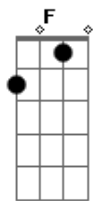

Barbara Lynn - You'll Lose a Good Thing

tom:
F
If you should lose me
Oh yeah
You'll lose a good thing
F Dm Gm C7
If you should lose me
Oh yeah
You'll lose a good thing
F Dm Gm C7
You know I love you
Do anything for you
Just don't mistreat me
And I'll be good to you
F Dm
If you should lose me
Oh yeah
You'll lose a good thing

F Dm
I'm givin you one more chance
Gm C7
For you to do right
F Dm
If you'll only straighten up
Bb C7
We'll have a good life
Cause
F Dm
If you should lose me
Gm C7
Oh yeah
F Dm Gm C7
You'll lose a good thing
F Dm
This is my last time
Gm C7
Not asking any more
F Dm
If you don't do right, babe
Gm C7
I'm gonna march outa that door
F Dm
And if you don't believe me
Gm
Just try it daddy
C7 F Dm Gm C7
And you'll lose a good thing

Acordes