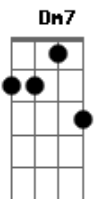

© ukulele-chords.com