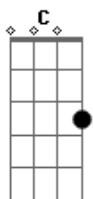

Barbara Dickson - The Fool On The Hill

Tom: G

Intro: D

D G
Day after day, alone on a hill

G
The man with the foolish grin is keeping perfectly still,

Bm
And nobody wants to know him they can see that he's just a fool

Em7 A7 Dm7
And he never gives an answer but the fool on the hill

Bb
Sees the sun going down

D
And the eyes in his head see the world spinning round

G
Well on the way, head in a cloud,

D
The man of thousand voices talking perfectly loud,

Bm
And nobody ever hears him, or the sound he appears to make

Em7 A7 Dm
And he never seems to notice but the fool on the hill

Bb
Sees the sun going down

D
And the eyes in his head see the world spinning round
Interlude: D G D G

Bm
And nobody seems to like him they can tell what the wants to do

Dm
And he never shows his feelings but the fool on the hill

Bb
Sees the sun going down

D
And the eyes in his head see the world spinning round

Flute and voice solo: D G D G

Bm
He never listens to them he know that they're fools

Em7 A7 Dm
They don't like him the fools on the hill

Bb
Sees the sun going down

D
And the eyes in his head see the world spinning round
Flute and voice solo: D G D G "Fade out"

Acordes

© ukulele-chords.com

© ukulele-chords.com

© ukulele-chords.com

© ukulele-chords.com

© ukulele-chords.com

© ukulele-chords.com

© ukulele-chords.com

© ukulele-chords.com

© ukulele-chords.com