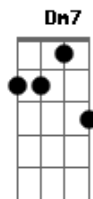

© ukulele-chords.com

© ukulele-chords.com