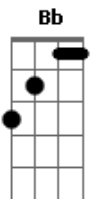

© ukulele-chords.com