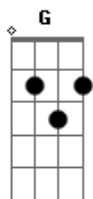

© ukulele-chords.com

© ukulele-chords.com