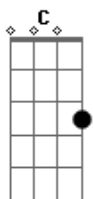

© ukulele-chords.com