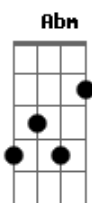

© ukulele-chords.com