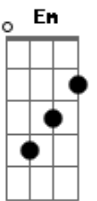

© ukulele-chords.com