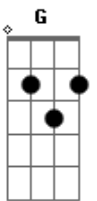

Banners - Heads and Tails

D tom:

D Gbm

Home on the second floor

Where it's crystal clear

It's the light you get

From a burnt-out chandelier

And the air is cold

Gbm G Whatever comes our way

Em A Darling take my hand

Em I need nothing more

A We'll call it in the air

G And catch it as it falls

G D Don't lose your faith

Gbm G It's all just heads and tails

D We'll turn and face

Gbm G Whatever comes our way

G D Gbm Ooh, ooh, woo

G D Gbm Ooh, ooh, woo

G Ooh

Acordes

© ukulele-chords.com

© ukulele-chords.com

© ukulele-chords.com