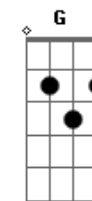

© ukulele-chords.com