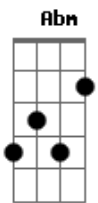

© ukulele-chords.com