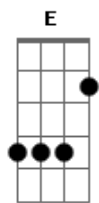

Acordes

© ukulele-chords.com

© ukulele-chords.com

© ukulele-chords.com

© ukulele-chords.com

© ukulele-chords.com

ukulele-chords.com

© ukulele-chords.com

© ukulele-chords.com