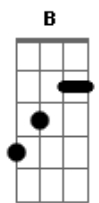

Acordes

© ukulele-chords.com