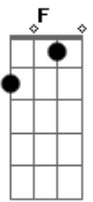

tom:

Intro: **Dm** **F** **C** **F**
Dm **F** **C**

Making me so guilty **Dm** **F**
I've been crying so really **C**
You belong, so tell me why you always going on (going on) **Dm** **F** **C**
Making me so easy **Dm** **F**
I have been trying to worry **C**
You belong, so sorry, tell me why aren't you afraid **Dm** **F** **C**
I don't think about you, save me **F**
So amazing **Dm**
Please be by my side, you, you are my lullaby **Bb** **C**
I don't think about you, save me **F**
So amazing **Dm**
Please be by my side, you, you are my lullaby **Bb** **C**
So epiphany **Dm** **F** **C**
So epiphany **Dm** **F** **C**
So now we're gone and I'll be wrong **Dm** **F**
And let us take a leave, yeah **C**
So because we're alone, I promise not to be afraid **Dm** **F** **C**
I don't think about you, save me **F**
So amazing **Dm**
So amazing **Bb** **C**

Please be by my side, you, you are my lullaby **F**
I don't think about you, save me **Dm**
So amazing **Bb** **C**
Please be by my side, you, you are my lullaby **Dm**
So epiphany **F**
So epiphany **C** **Dm** **F** **C**
So epiphany, ooh, oh, oh, yeah **F** **Dm**
Talking about you anymore **Bb** **C**
Talking about you anymore **F** **Dm**
Talking about you anymore **Bb** **C**
I want you mo__re **F**
I don't think about you, save me **Dm**
So amazing **Bb** **C**
Please be by my side, you, you are my lullaby **F**
I don't think about you, save me **Dm**
So amazing **Bb** **C**
Please be by my side, you, you are my lullaby **F**
I don't think about you, save me **Dm**
So amazing **Bb** **C**
Please be by my side, you, you are my lullaby **F** **Dm** **Bb** **C**
So epiphany (oh, oh, oh, oh, oh, oh) **F** **Dm** **Bb** **C**
So epiphany (oh, oh, oh, oh, oh, oh) **F** **Dm** **Bb** **C**
So epiphany (oh, oh, oh, oh, oh, oh) **F** **Dm** **Bb** **C**
So epiphany **F** **Dm** **Bm** **C**
Ooh, oh **F** **Dm** **Bm** **C**
Ooh, oh, oh, yeah

Acordes

© ukulele-chords.com