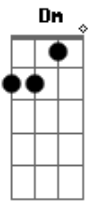

© ukulele-chords.com