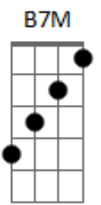

A
 Woman in chains

A **E**
 Woman in chains

E
 Calls her man the great white hope

Dbm7
 Says she's fine, she'll always cope

A
 Ohh, woman in chains

A7M **E**
 Woman in chains

Dbm7 **B** **A2**
 Well I feel lying and waiting is a poor man's deal

Dbm7 **B** **A2**
 And I feel hopelessly weighed down by your eyes of steel

A
 Well it's a world gone crazy

E
 Keeps woman in chains

E **Dbm7**
 Oh oh oh oh oh

A
 Woman in chains

E
 Woman in chains

E
 Trades her soul as skin and bones

Dbm7
 Sells the only thing she owns, oh oh

A
 Woman in chains

E
 Woman in chains

E
 Men of stone

Dbm7
 Men of stone

A **E**
 Oh, no no no

Acordes

© ukulele-chords.com