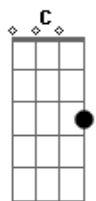

F
Sete horas da manhã, solidão
C
Sinto falta e penso em você

Acordes

© ukulele-chords.com

© ukulele-chords.com

© ukulele-chords.com

© ukulele-chords.com

© ukulele-chords.com

© ukulele-chords.com