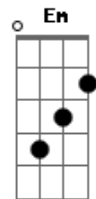

F
Sete horas da manhã, solidão
C
Sinto falta e penso em você

Acordes

© ukulele-chords.com

© ukulele-chords.com

© ukulele-chords.com

© ukulele-chords.com

© ukulele-chords.com

© ukulele-chords.com