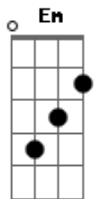

F
Sete horas da manhã, solidão
C
Sinto falta e penso em você

Acordes

© ukulele-chords.com

© ukulele-chords.com

© ukulele-chords.com

© ukulele-chords.com

© ukulele-chords.com

© ukulele-chords.com