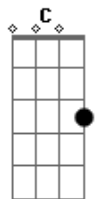

F
Sete horas da manhã, solidão
C
Sinto falta e penso em você

Acordes

© ukulele-chords.com

© ukulele-chords.com

© ukulele-chords.com

© ukulele-chords.com

© ukulele-chords.com

© ukulele-chords.com