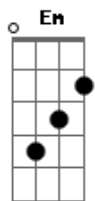

F
Sete horas da manhã, solidão
C
Sinto falta e penso em você

Acordes

© ukulele-chords.com

© ukulele-chords.com

© ukulele-chords.com

© ukulele-chords.com

© ukulele-chords.com

© ukulele-chords.com