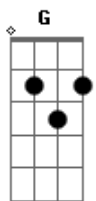

F
Sete horas da manhã, solidão
C
Sinto falta e penso em você

Acordes

© ukulele-chords.com

© ukulele-chords.com

© ukulele-chords.com

© ukulele-chords.com

© ukulele-chords.com

© ukulele-chords.com