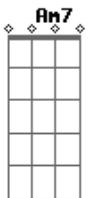

© ukulele-chords.com

© ukulele-chords.com