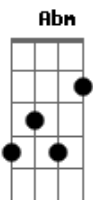

ukulele-chords.com