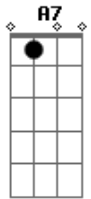

The Band - Ophelia

Tom: C
Intro: C

C E7 A7
Boards on the window, mail by the door
D7
What would anybody leave so quickly for?
F G
Ophelia Where have you gone?

(C A7 D7 G7)

C E7 A7
The old neighborhood just ain't the same
D7
Nobody knows just what became of
F G
Ophelia tell me, what went wrong?

C E7 A7
They got your number, scared and runnin'
D7
But I'm still waitin' for the second comin'
F G C
Of Ophelia come back home

Acordes

© ukulele-chords.com

© ukulele-chords.com

© ukulele-chords.com

© ukulele-chords.com