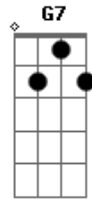

© ukulele-chords.com