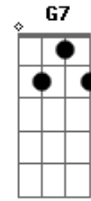

© ukulele-chords.com