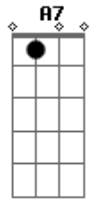

The Band - Ophelia

Tom: C
Intro: C

C E7 A7
Boards on the window, mail by the door
D7
What would anybody leave so quickly for?
F G
Ophelia Where have you gone?

(C A7 D7 G7)

C E7 A7
The old neighborhood just ain't the same
D7
Nobody knows just what became of
F G
Ophelia tell me, what went wrong?

(C A7 D7 G7)

[Solo] C E7 A7 D7 F G7
C A7 D7 G7
C E7 A7 D7 F G7
C C D7 E7

F C
Was it somethin' that somebody said?
G7 C C D7
Mama, I know we broke the rules
F C
Was somebody up against the law?
G7
Honey, you know I'd die for you

C E7 A7
They got your number, scared and runnin'
D7
But I'm still waitin' for the second comin'
F G C
Of Ophelia come back home

Acordes

© ukulele-chords.com

© ukulele-chords.com

© ukulele-chords.com

© ukulele-chords.com