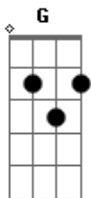

Band Of Horses - For Annabelle

Tom: D
 Intro: E|-----|-----|-----|
 ---|-----|
 B|10/12\7-----|-----|-----|7--
 -----|
 G|-----4-|4h5-7-7~-----|-----|-----
 -----|
 D|7 /9 \4-----|-----7\|4-----4-|---
 -----|
 A|-----5-----|-----5-----|-----5-----5-----|---
 ---5-----5-----|
 D|0-----|0-----|0-----|0--
 -----|

Verso:
 D D Bm Bm
 If I want to walk home with you
 G A
 Hearing every word, thinking it's true
 D D Bm Bm
 In a barren field for us to cut through
 G A
 On our victory lap 'cross an old street cat

Refrão:
 G D
 That turns to stop and see you
 G D
 A small stone somewhere in your shoe
 D Bm
 All day long
 D D Bm
 All day long
 Long

Refrão:
 G D
 I've got a secret or two
 G
 Hiding somewhere but
 D D Bm
 It won't take long
 D D Bm
 No it won't take long
 Long

Outro: D D Bm Bm G A
 D D Bm Bm G A
 D

Acordes

© ukulele-chords.com

© ukulele-chords.com