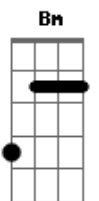

Band Of Horses - For Annabelle

Tom: **D**
 Intro: E|-----|-----|-----|
 ---|-----|
 B|10/12\7-----|-----|-----|7--
 -----|
 G|-----4-|4h5-7-7~-----|-----|-----
 -----|
 D|7 /9 \4-----|-----7\|4-----4-|---
 -----|
 A|-----5-----|-----5-----|-----5-----5-----|---
 ---5-----5-----|
 D|0-----|0-----|0-----|0--
 -----|

Verso:
D **D** **Bm** **Bm**
 If I want to walk home with you
G **A**
 Hearing every word, thinking it's true
D **D** **Bm** **Bm**
 In a barren field for us to cut through
G **A**
 On our victory lap 'cross an old street cat

Refrão:
G **D**
 That turns to stop and see you
G **D**
 A small stone somewhere in your shoe
D **Bm**
 All day long
D **D** **Bm**
 All day long
 Long

Interlúdio: **D D Bm Bm G A**

Verso:
D **D** **Bm** **Bm**
 The old folks wake up for the day
G **A**
 Seeing the monsters have lingered from the past
D **D** **Bm** **Bm**
 And a great bird is flying away
G **A**
 From our family tree; something wrong with me

Refrão:
G **D**
 I've got a secret or two
G
 Hiding somewhere but
D **D** **Bm**
 It won't take long
D **D** **Bm**
 No it won't take long
 Long

Outro: **D D Bm Bm G A**
D D Bm Bm G A
D

Acordes

© ukulele-chords.com