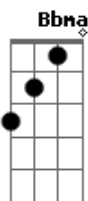

© ukulele-chords.com