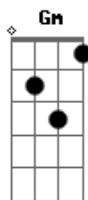

© ukulele-chords.com