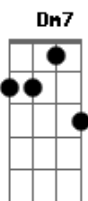

© ukulele-chords.com

© ukulele-chords.com