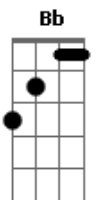

© ukulele-chords.com