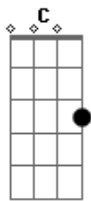

© ukulele-chords.com

© ukulele-chords.com