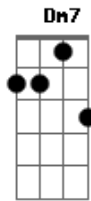

© ukulele-chords.com

© ukulele-chords.com