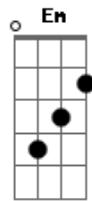

© ukulele-chords.com

© ukulele-chords.com