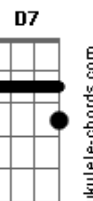

© ukulele-chords.com