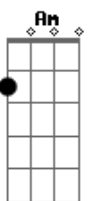

Am C F D
 O Corpo de Bombeiros foi lambido pelo fogo

Solo final: (C D)4x G

Acordes

© ukulele-chords.com

© ukulele-chords.com

© ukulele-chords.com

© ukulele-chords.com

© ukulele-chords.com