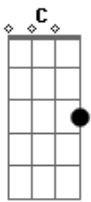

Bahsi - Firefly

tom:

Intro: ^{Dm} ^A ^{Dm} ^A
^{Dm} ^A ^C ^{E7}

And just like that, like a firefly

Standing Out into the night

A stranger came to the coffee shop

My mind is playing tricks on me

I feel a cold drop

Trickling down my back and

What can I say? Hey

Would you believe me

If I said I fell in love in a couple of seconds?

[Refrão]

^{Am} ^{Am7} ^{Dm} ^G
I know I won't know Your name
^C ^F ^{E7}

But I strangely trust the universe

^{Am} ^{Am7} ^{Dm}
Sometimes the world conspires

^G ^C
And listens to our desires

^F ^{E7}
Indeed, oh I'm into you

(^{Dm} ^A ^{Dm} ^A)
(^{Dm} ^A ^C ^{E7})

^{Dm}
She's approaching me

^A ^{Dm} ^A ^C ^{E7}
But I said "I fell in L.O.V.E too fast (for you)

^{Dm} ^A
Why did I say this?

^{Dm} ^A
What did I expect? a kiss?

^{Dm} ^A
You're paid to say

^C ^{E7}
"May I take your order please?"

^{Dm} ^A ^{Dm} ^A ^{Dm} ^A
She smells like my favorite perfume

^C ^{E7}
And it ain't gonna fade

Acordes

© ukulele-chords.com