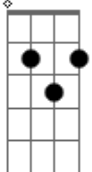

© ukulele-chords.com

G