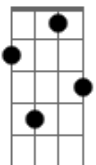

© ukulele-chords.com

F7M