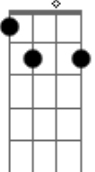

© ukulele-chords.com

E7