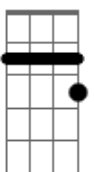

© ukulele-chords.com

D7