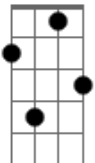

© ukulele-chords.com

F7M