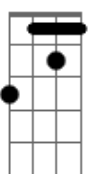

© ukulele-chords.com

Gb