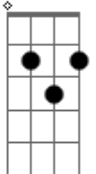

© ukulele-chords.com

G