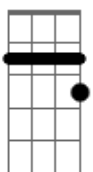

© ukulele-chords.com

D7