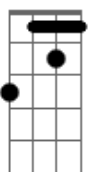

© ukulele-chords.com

Gb