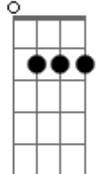

Bahsi - Bubble Gun

tom:

Intro: Am7 D7 G G7M

Am7 D7 G7M
Yeah we're lost and far away

But I'd like to see you

Am D7 G7M

Every time you're close to me

There's something I can't explain
G#m- Am7

It's been a while since the bubble gun

But I'd like to see you

Am7 D7 G7M

Every line you wrote to me

Made me blow away
E7

F7M Am7 G
Yeah we're lost and far away

But I'd like to see you

F7M Am7 G

Every time you're on the way

F7M Am7 G

I know I won't forget

There's something I can't explain
G Gb F7M

Am7 G

Every time you're close to me

Am7 D7 G7M

Yeah we're lost and far away

But I'd like to see you

Am D7 G7M

Every time you're close to me

There's something I can't explain
G#m- Am7

D7 G7M

It's been a while since the bubble gun

But I'd like to see you

Am7 D7 G7M

Every line you wrote to me

Made me blow away
E7

F7M Am7 G

Yeah we're lost and far away

But I'd like to see you

F7M Am7 G

Every time you're on the way

F7M Am7 G

I know I won't forget

There's something I can't explain
G Gb F7M

Am7 G

Every time you're close to me

Acordes

G7M