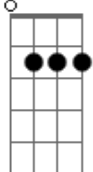

Bahsi - Bubble Gun

tom:

Intro: Am7 D7 G G7M

Am7 D7 G7M
Yeah we're lost and far away

But I'd like to see you

Am D7 G7M

Every time you're close to me

There's something I can't explain
G#m- Am7

It's been a while since the bubble gun

But I'd like to see you

Am7 D7 G7M

Every line you wrote to me

Made me blow away
E7

F7M Am7 G
Yeah we're lost and far away

But I'd like to see you

F7M Am7 G

Every time you're on the way

F7M Am7 G

I know I won't forget

There's something I can't explain
G Gb F7M

Am7 G

Every time you're close to me

Am7 D7 G7M

Yeah we're lost and far away

But I'd like to see you

Am D7 G7M

Every time you're close to me

There's something I can't explain
G#m- Am7

It's been a while since the bubble gun

But I'd like to see you

Am7 D7 G7M

Every line you wrote to me

Made me blow away
E7

F7M Am7 G

Yeah we're lost and far away

But I'd like to see you

F7M Am7 G

Every time you're on the way

F7M Am7 G

I know I won't forget

There's something I can't explain
G Gb F7M

Am7 G

Every time you're close to me

Acordes

G7M