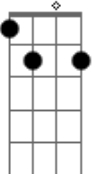

© ukulele-chords.com

E7