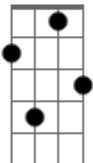

© ukulele-chords.com

F7M