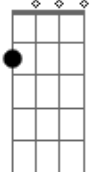

© ukulele-chords.com

Am