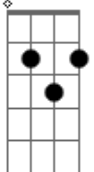

© ukulele-chords.com

G