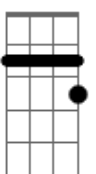

© ukulele-chords.com

D7