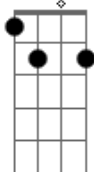

© ukulele-chords.com

E7