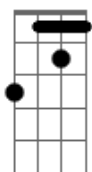

© ukulele-chords.com

Gb