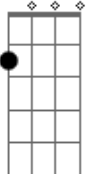

© ukulele-chords.com

Am