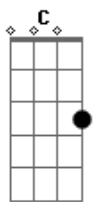

Badly Drawn Boy - Welcome Me To Your World

tom:

Intro: C G Am F C
C G Am F C

[Primeira Parte]

C G Am
I don't know where this began
F C
Don't know how it will end
G Am F
And another day gone
C G Am
Face to face with the truth
F C
And another new day
G Am F
Tell me how does this end

[Pré-Refrão]

G Am F
If you welcome me to your world
G Am F
If you welcome me to your world
Am F C
I won't throw it all away

(C G Am F C)
(C G Am F C)

[Pré-Refrão]

G Am F
If you welcome me to your world
G Am F
If you welcome me to your world
Am F C
I won't throw it all away

(C Am G F)

(C Am G F)

[Refrão]

C Am G
If you need me now
F C
I'd do anything, just say
Am G
That you need me now
F
It would mean everything
C Am G
If you need me now
F C
I'd do anything, just say
Am G
That you need me now
F
It would mean everything
C Am G
If you need me now
F C
I'd do anything, just say
Am G
That you need me now
F
It would mean everything
G Am F
If you welcome me to your world
G Am F
If you welcome me to your world
Am F C
I won't throw it all away

Acordes

© ukulele-chords.com