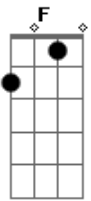

© ukulele-chords.com