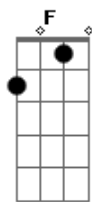

© ukulele-chords.com