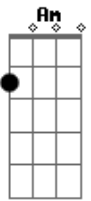

© ukulele-chords.com