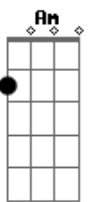

© ukulele-chords.com