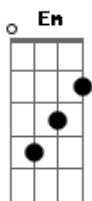

© ukulele-chords.com