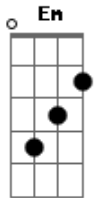

© ukulele-chords.com